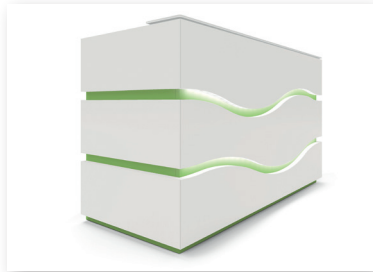

# Rivage

Illuminate your reception areas with our new high-tech compact counter. Select this exclusive wave design that combines curved lines to glossy decorative Nitech boards and play with the contrasting Structurex structures.