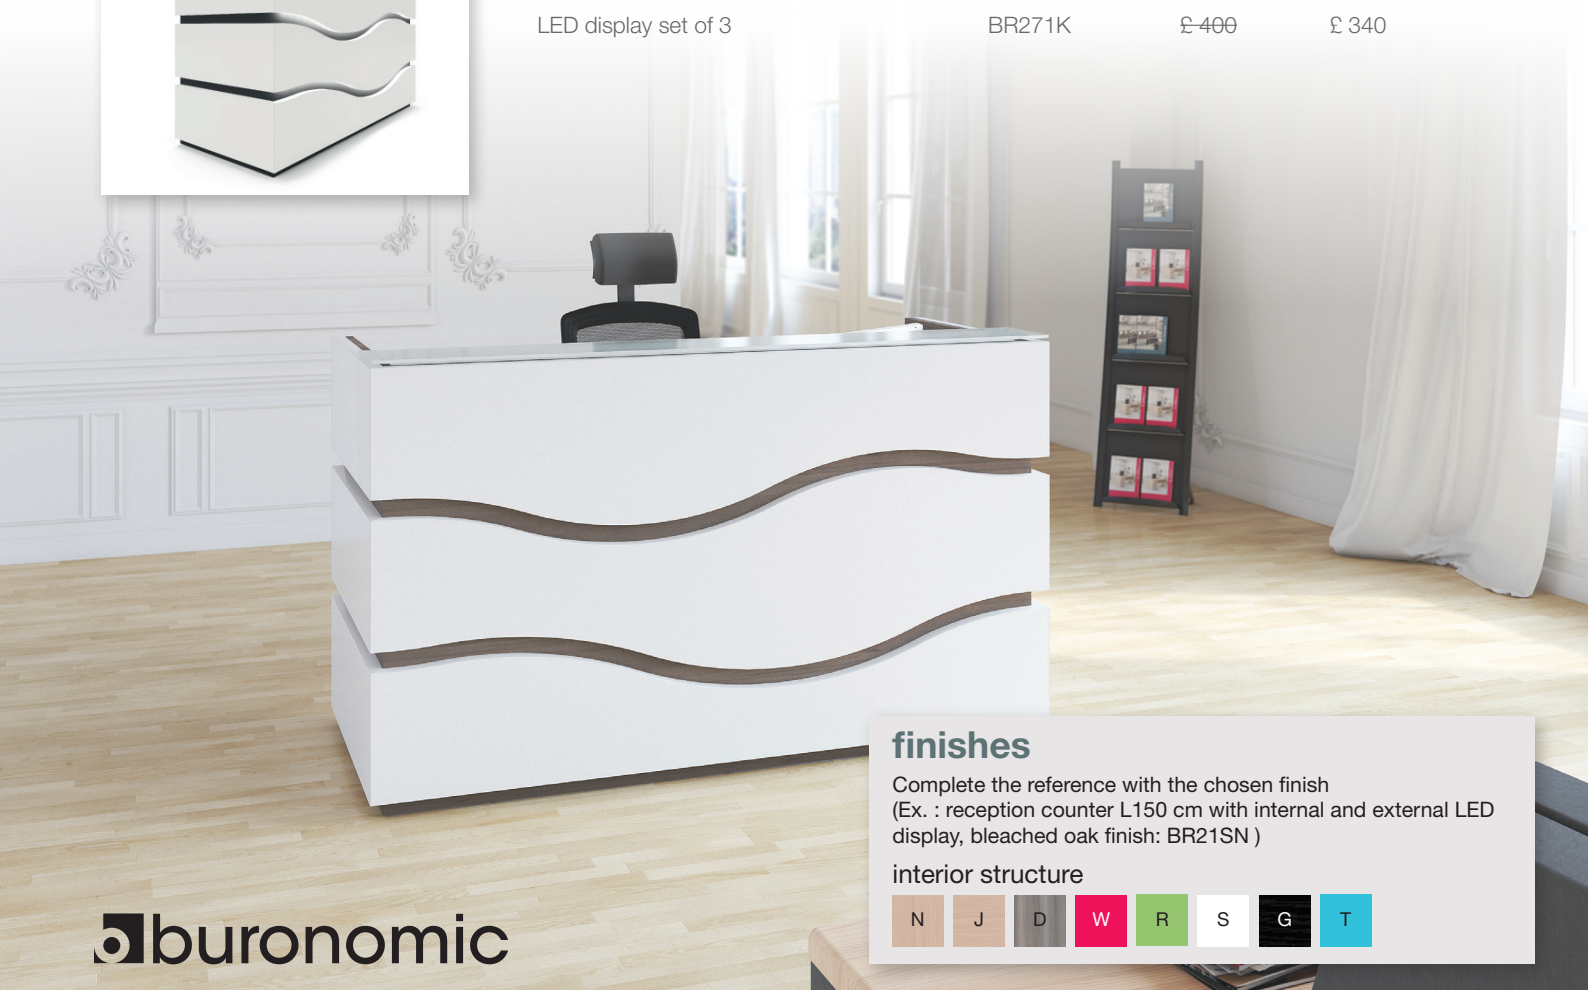

## LED display L 190

LED display set of 3

BR271K		£400	£ 340
--------	--	------	-------

### finishes

Complete the reference with the chosen finish  
(Ex. : reception counter L150 cm with internal and external LED display, bleached oak finish: BR21SN )