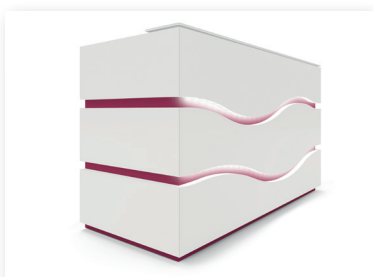

Rivage

Illuminate your reception areas with our new high-tech compact counter. Select this exclusive wave design that combines curved lines to glossy decorative Nitech boards and play with the contrasting Structurex structures.

Reception counter L 153 cm [P80 / H113 cm]

Without LED display
With internal and external LED display

ref.	finish	price ex.VAT before	price ex.VAT after 10/11/15
BR18S +	□	2350-€	2115 €
BR21S +	□	2750-€	2335 €

LED display L 150

LED display set of 3

BR261K		400-€	340 €
--------	--	-------	-------

Reception counter L 193 cm [P80 / H113 cm]

Without LED display
With internal and external LED display

ref.	finish	price ex.VAT before	price ex.VAT after 10/11/15
BR14S +	□	2599-€	2340 €
BR17S +	□	2999-€	2549 €