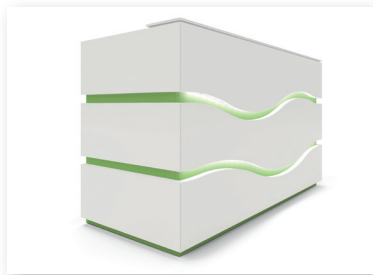

Rivage

Illuminate your reception areas with our new high-tech compact counter. Select this exclusive wave design that combines curved lines to glossy decorative Nitech boards and play with the contrasting Structurex structures.

LED display L 150

LED display set of 3

BR261K		400-€	340 €
--------	--	-------	-------

Reception counter L 193 cm [P80 / H113 cm]

Without LED display
With internal and external LED display

ref.	finish	price ex.VAT before	price ex.VAT after 10/11/15
BR14S +	□	2599-€	2340 €
BR17S +	□	2999-€	2549 €