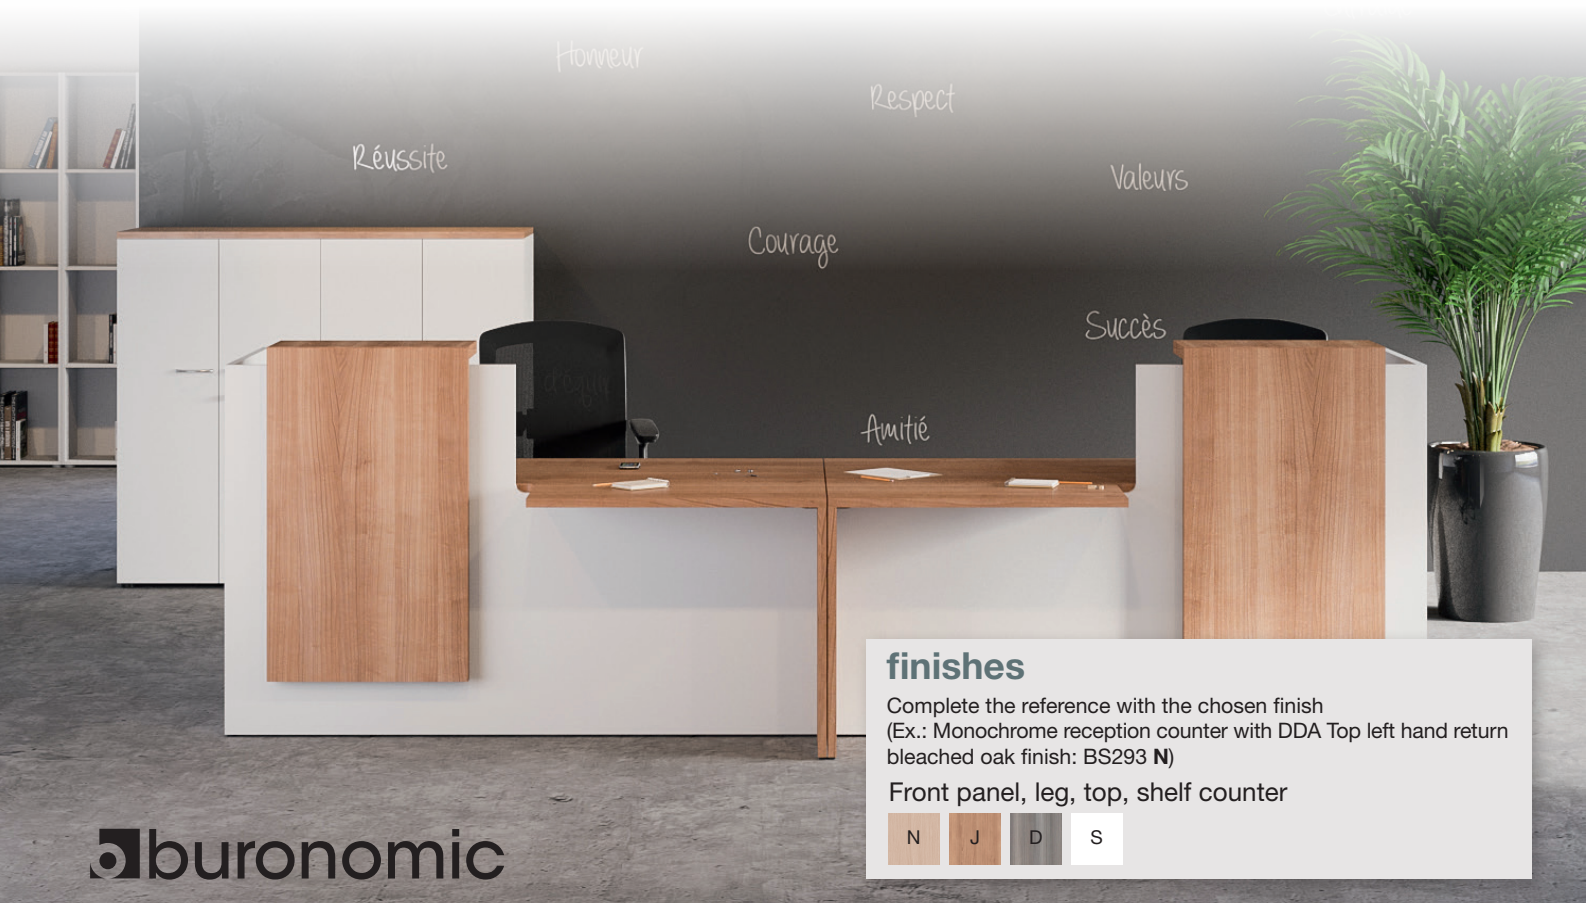

# Fifty Fifty

Reception counter L 180 - [ D 70 to 108 cm / H 74 cm ] - Shelf counter [ L 60 cm / D 28,5 cm / H 97 cm ]

DDA Top right hand return [ L 87 cm / D 37,5 cm ]

<u>Two-tone</u>	Front panel Side Finish	Leg, top, shelf counter finishes	ref. + finish	price ex. VAT
	Cedar	White	BS28DS	1025 €
	Bleached Oak	White	BS28NS	1025 €
	Havana	White	BS28JS	1025 €
	White	Cedar	BS28SD	1025 €
	White	Bleached Oak	BS28SN	1025 €
	White	Havana	BS28SJ	1025 €
<u>monochrome</u>			BS283 + 	1025 €

DDA Top left hand return [ L 87 cm / D 37,5 cm ]

<u>Two-tone</u>	Front panel, Side Finish	Leg, top, shelf counter finishes	ref. + finish	price ex. VAT
	Cedar	White	BS29DS	1025 €
	Bleached Oak	White	BS29NS	1025 €
	Havana	White	BS29JS	1025 €
	White	Cedar	BS29SD	1025 €
	White	Bleached Oak	BS29SN	1025 €
	White	Havana	BS29SJ	1025 €
<u>monochrome</u>			BS293 + 	1025 €

## finishes

Complete the reference with the chosen finish  
(Ex.: Monochrome reception counter with DDA Top left hand return  
bleached oak finish: BS293 **N**)

Front panel, leg, top, shelf counter

 buronomic