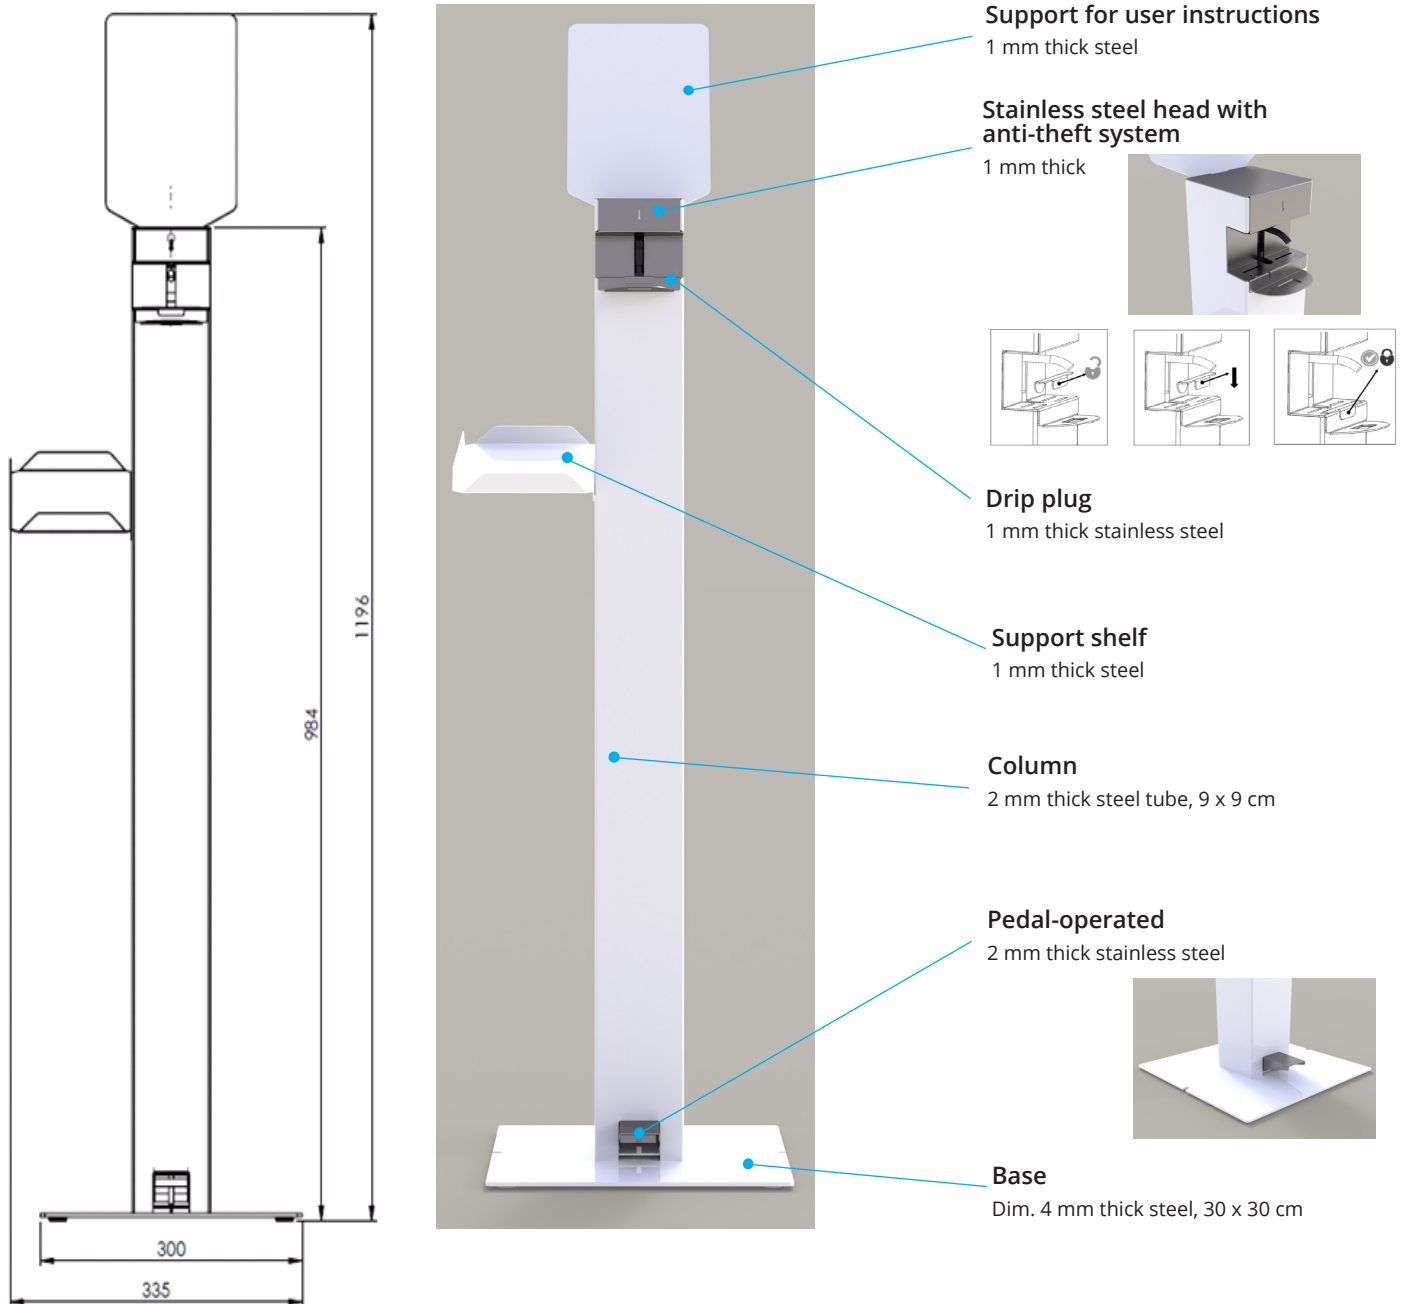

DISTRIB'GEL - Introductor offer

Hydroalcoholic gel dispenser

With support for user instructions and side shelf

Overall dimensions :
D30 x H120 x 33,5 cm

Each

DM057S

Set of 3

DM067S

How to disinfect your hands properly in 7 steps

DISTRIB'GEL – Hydroalcoholic gel dispenser Your handy protection!

Protect yourself!
Disinfect your hands regularly

DISTRIB'GEL - Technical description

- Steel dispenser, 1 mm thick structure and 4 mm thick base, white epoxy finish (RAL 9003).
- Structure composed of a tubular square column, cross-section 90 x 90 mm, and a screwed base, cross-section 30 x 30 cm.
- Stainless steel removable head and stainless steel drip plug to dispense the hydroalcoholic gel.
- Pedal-operated system inside the column to dispense the required quantity of gel.
- Can only be used with the bottle supplied, capacity 450 ml.
- Hydroalcoholic gel not supplied.