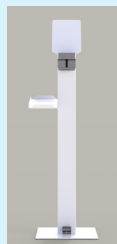

DISTRIB'GEL - Introductor offer

Hydroalcoholic gel dispenser

With support for user instructions and side shelf

Overall dimensions :
D30 x H120 x 33,5 cm