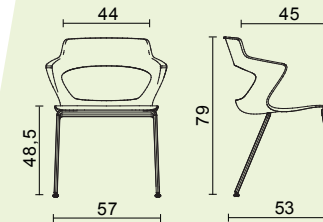

Characteristics

Technical description

NAMI

- Overall dimensions: D 53 / H 79 / L 57 cm.
- Seat dimensions: D 45 / H 48,5 / L 44 cm.
- Four Ø 17 mm legs, tubular chrome-plated steel structure.
- Upholstered with Bondai fabric.
- Foam padding (density 40 kg/m³).
- White plastic outer shell.
- Maximum permitted weight 120 kg.
- Stackable up to 5.

YUMI

- Overall dimensions: D 53 / H 84 / L 57 cm.
- Seat dimensions: D 45 / H 47 / L 44 cm.
- Lacquered beech structure.
- Upholstered with Bondai fabric.
- Foam padding (density 40 kg/m³).
- White plastic outer shell.
- Maximum permitted weight 120 kg.