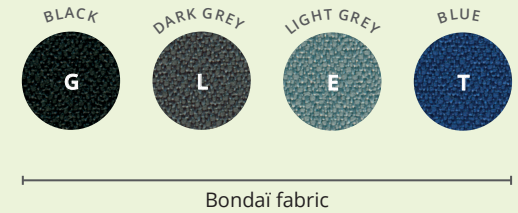

Characteristics

Technical description

NAMI

- Overall dimensions: D 53 / H 79 / L 57 cm.
- Seat dimensions: D 45 / H 48,5 / L 44 cm.
- Four Ø 17 mm legs, tubular chrome-plated steel structure.
- Upholstered with Bondai fabric.
- Foam padding (density 40 kg/m³).
- White plastic outer shell.
- Maximum permitted weight 120 kg.
- Stackable up to 5.