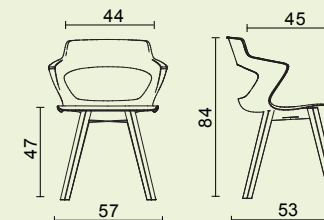

Characteristics

Technical description

NAMI

- Overall dimensions: D 53 / H 79 / L 57 cm.
- Seat dimensions: D 45 / H 48,5 / L 44 cm.
- Four Ø 17 mm legs, tubular chrome-plated steel structure.
- Upholstered with Bondai fabric.
- Foam padding (density 40 kg/m³).
- White plastic outer shell.
- Maximum permitted weight 120 kg.
- Stackable up to 5.

YUMI

- Overall dimensions: D 53 / H 84 / L 57 cm.
- Seat dimensions: D 45 / H 47 / L 44 cm.
- Lacquered beech structure.
- Upholstered with Bondai fabric.
- Foam padding (density 40 kg/m³).
- White plastic outer shell.
- Maximum permitted weight 120 kg.